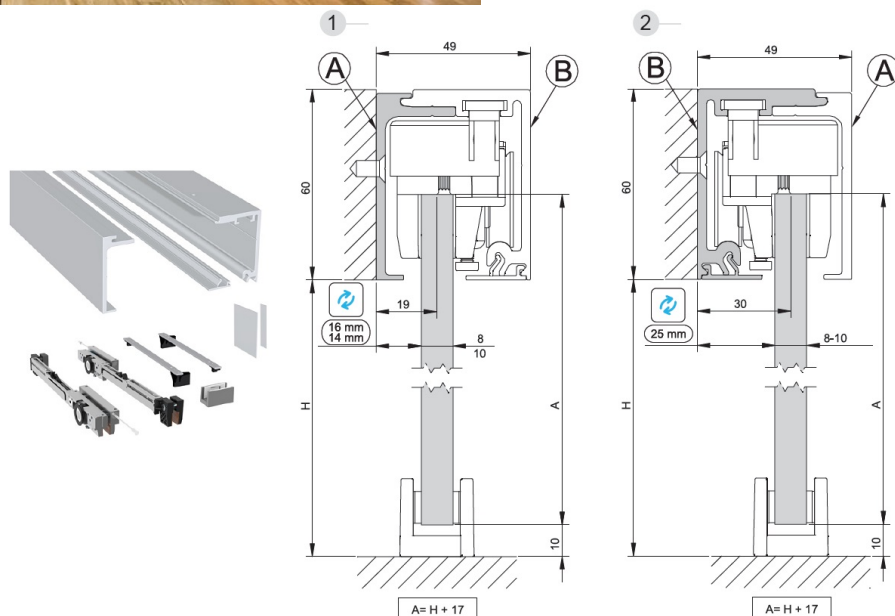

PRODUCT SHEET

Description:

Sliding Door SISO-70C, 2000mm, AL, Ceiling Mount, W/Soft Close, Alu Anodized, 8-10mm Glass Thickness, Max 70KG,, F/Ceiling Mount, Double Soft Brake

Item number:

28.29.520-9

Units	Box	Carton	HS Code	Barcode
Set	1	1	8302415000	
				5704866470988